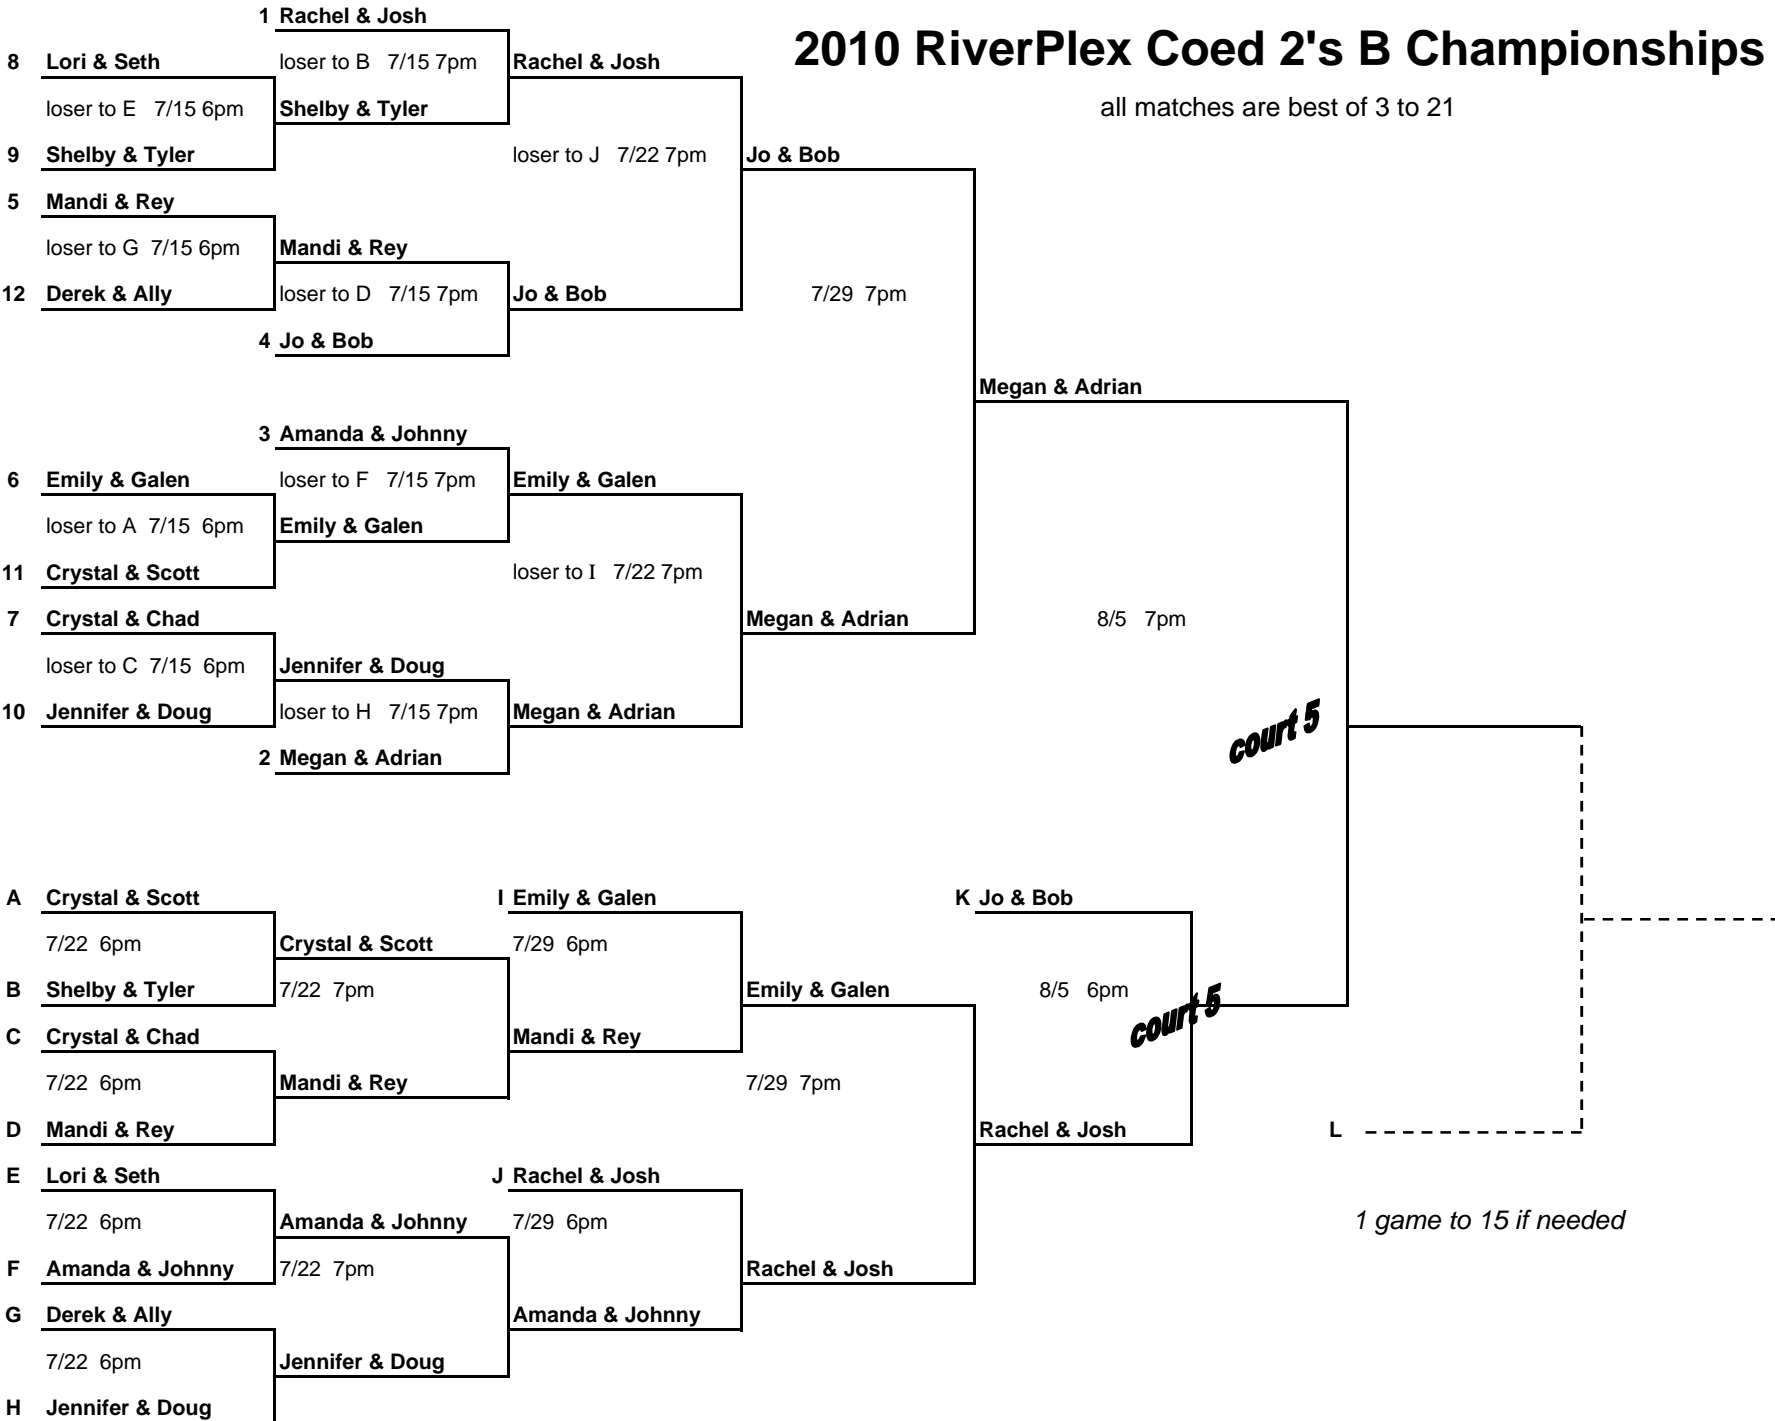

2010 RiverPlex Coed 2's B Championships

all matches are best of 3 to 21

2010 RiverPlex Sand Volleyball Coed 2's Standings

Regular season champions

AA

Sam Rennau & Brian Wettstein	26	2
Amanda Barnard & Tom Sopko	23	5
Jim Zimmerman & Meagan O'Connor	16	12
Rick Pemble & Charissa Wilson	13	15
Liz Masakayan & Paul Fowler	10	18
Jen & Derek Kohlhagen	10	18
Lindsay Sommer & Bob Bertsch	7	21
Martha Batdorff & Spencer Huhn	7	21

B

Jasmine Kinslow & Josh Calloway	13	7
Megan Werking & Adrian Wallace	13	7
Kylie Bahorik & Johnny Nguyen	12	8
Jo Mangeri & Bob Held	11	9
Chad Carstens & Crystal Meyers	10	10
Seth Morris & Lori Rinkenberger	2	18

A

Val Edwards & Kevin Sergott	16	4
Casey Morrow & Stephanie Ramsey	13	7
Natalie Herren & Darrin Johnson	10	10
Kelly Rickey & Jason Howard	9	11
Brian Michels & Jacklyn Anderson	6	14
Shelly & Eric Fasnacht	6	14

C

Mandi Jatkowski & Rey Agama	14	6
Emily Ambroso & Galen Faidley	13	7
Shelby Lauterbach & Tyler Haas	12	8
Jennifer Carron & Tyler Heithoff	9	11
Scott Dixon & Crystal Barr	8	12
Derek Quam & Ally Stahl	4	16