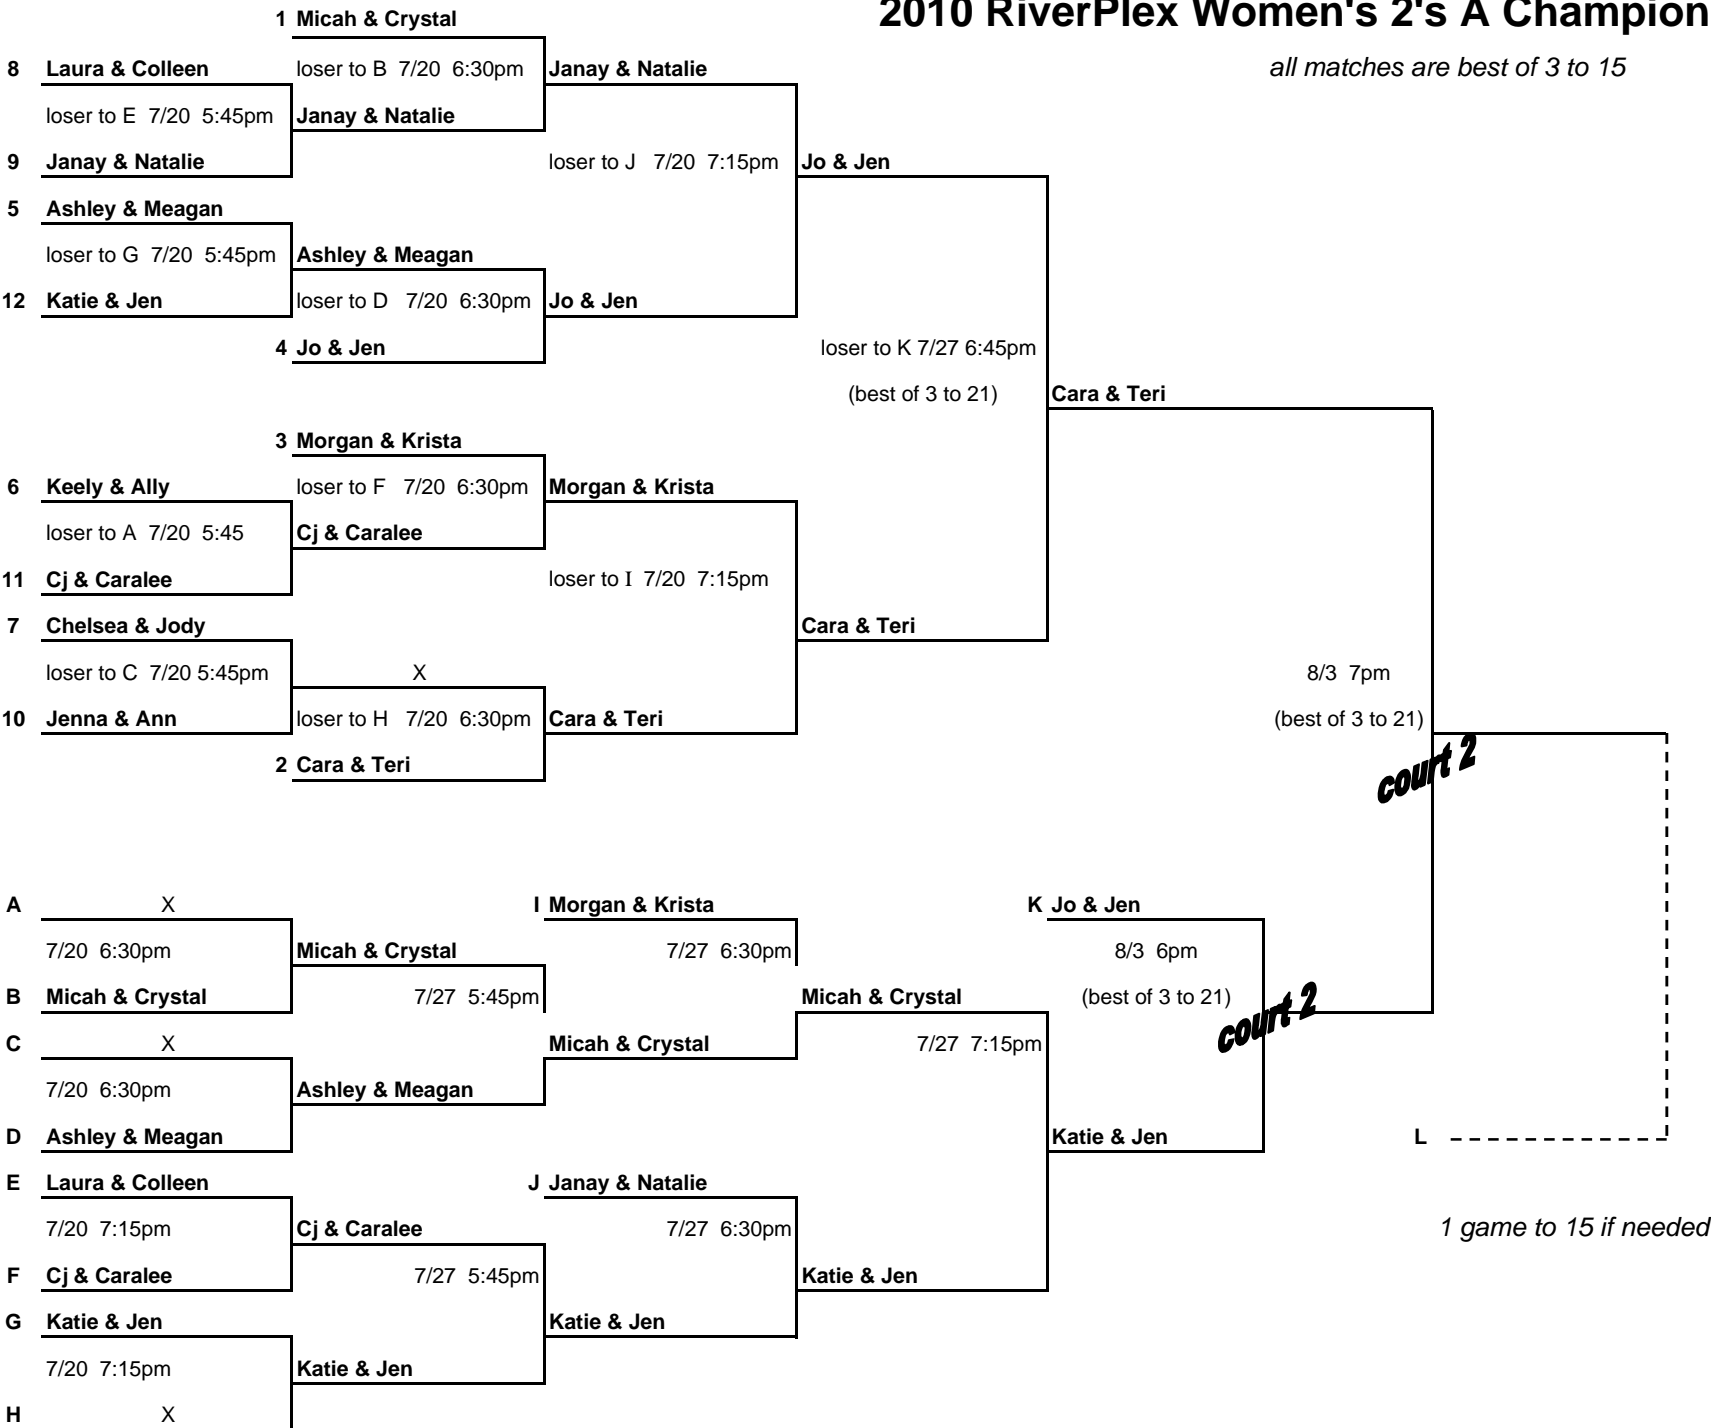

2010 RiverPlex Women's 2's A Championships

all matches are best of 3 to 15

2010 RiverPlex Volleyball Tuesday Standings

Men's AA

Brian Peterson & Brian Wettstein	17	7
Rick Pemble & Dan Ballard	16	8
Tom Sopko & Sam Rennau	16	8
Scott Fisher & Paul Fowler	12	12
Andrew Cavanaugh & Jeffery Schopp	11	13
Jim Zimmerman & Jason Parrish	8	16
Jason Werner & Jason Howard	4	20

Women's AA

Jaclyn Anderson & Charissa Wilson	20	8
Stephanie & Tara Toepke	17	11
Lindsay Hermann & Kori Densberger	17	11
Stacia Prater & Amanda Wakeman	16	12
Jorgi McGrane & Jennifer Robinson	12	16
Chelsey Probst & Leah Shaw	12	16
Natalie Herren & Crystal Meyers	10	22
Lindsay Sommer & Kelly Rickey	10	22

Women's A pool 1

Micah Clark & Crystal Barr	16	4
Morgan Obery & Krista Polanin	14	6
Ashley Law & Meagan O'Connor	12	8
Chelsea & Jody Stumbaugh	8	12
Janay Pollard & Natalie Storm	7	13
Cj & Caralee Robards	1	19

Women's A pool 2

Cara Beoletto & Teri Childers	19	1
Jo Mangeri & Chelsea Wennel	14	6
Keely Nieukirk & Ally Deiters	8	12
Laura Kophamer & Colleen Eckstein	6	14
Jenna Kahler & Ann Youngman	6	14
Katie Mauritzson & Jennifer Carron	6	14