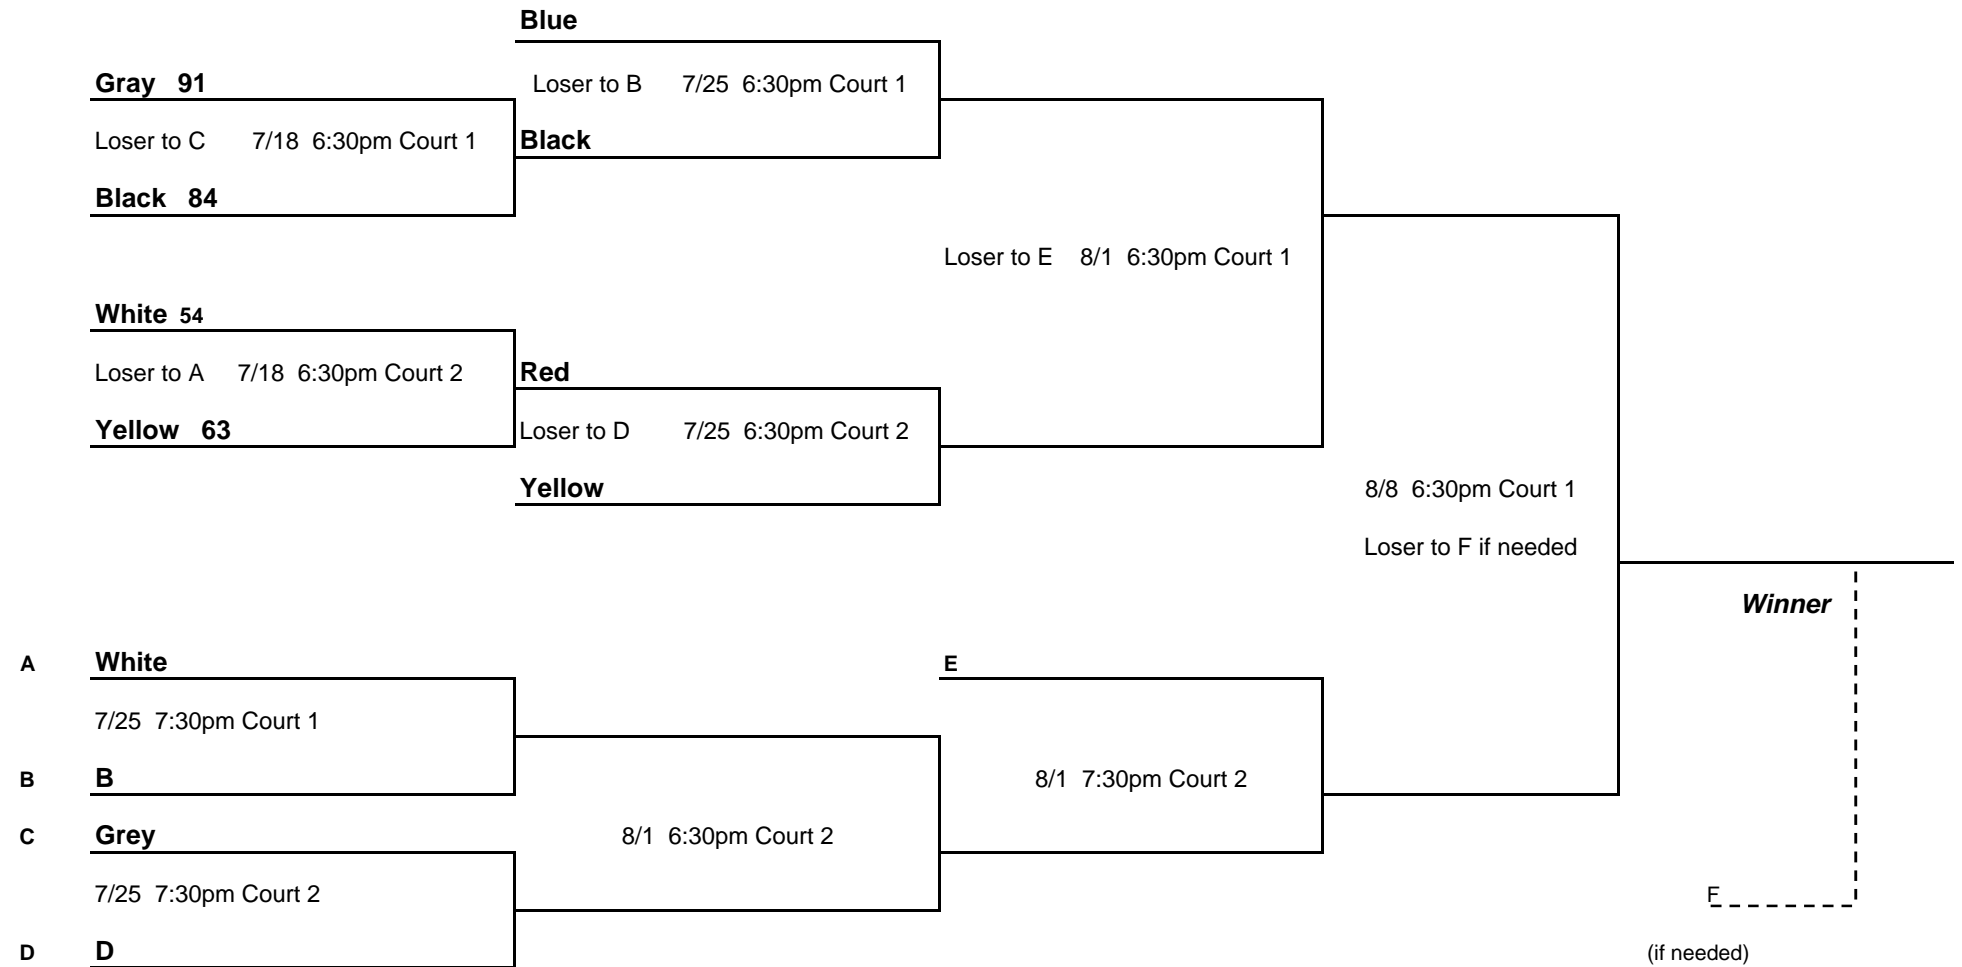

2010 Riverplex Summer Women's Basketball League

Double-Elimination Tournament

blue **Jamie Buckman, Lisa Byard, Brit Gardner, Jess Reardon, Elise Waldorf, Heidi Kellerstrauss**

red **Courtney Spillers, Breann Till, Khassandrae Brown, Sadie Gann, Kimberly Stratton**